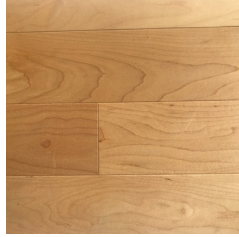

PH1-54A-CS Gala

FOYER & POWDER ROOM FLOOR TILE
CENTURA - NEPAL - 13X13 - ALPINE - MATTE - BOARD 422

MAIN FLOOR HARDWOOD
LAUZON - EXPERT ESSENTIAL - 3-1/8 - MAPLE - NATURAL - SMOOTH - MATTE

PAINT COLOUR THROUGHOUT
PAINT - STANDARD COLOUR - SILVER SATIN

BASEMENT REC ROOM, STAIRCASE & SECOND FLOOR CARPET
BEAULIEU - MINOTAUR - BEACH SHELL - 84558

KITCHEN CABINETS
MADAWASKA STYLE DOOR IN MDF WITH SNOW WHITE PVC FINISH

KITCHEN CABINETS HARDWARE
BP2323128195 - Contemporary Metal Pull - Brushed Nickel

KITCHEN COUNTERTOP
SILESTONE - QUARTZ - MARENGO

KITCHEN BACKSPLASH - HORIZONTAL STACKED
CENTURA - SIMPLICITY - 12X24 - WHITE - GLOSSY - BOARD 5280

ENSUITE CABINETS
STITTSVILLE STYLE DOOR IN MDF WITH CHARCOAL PVC FINISH